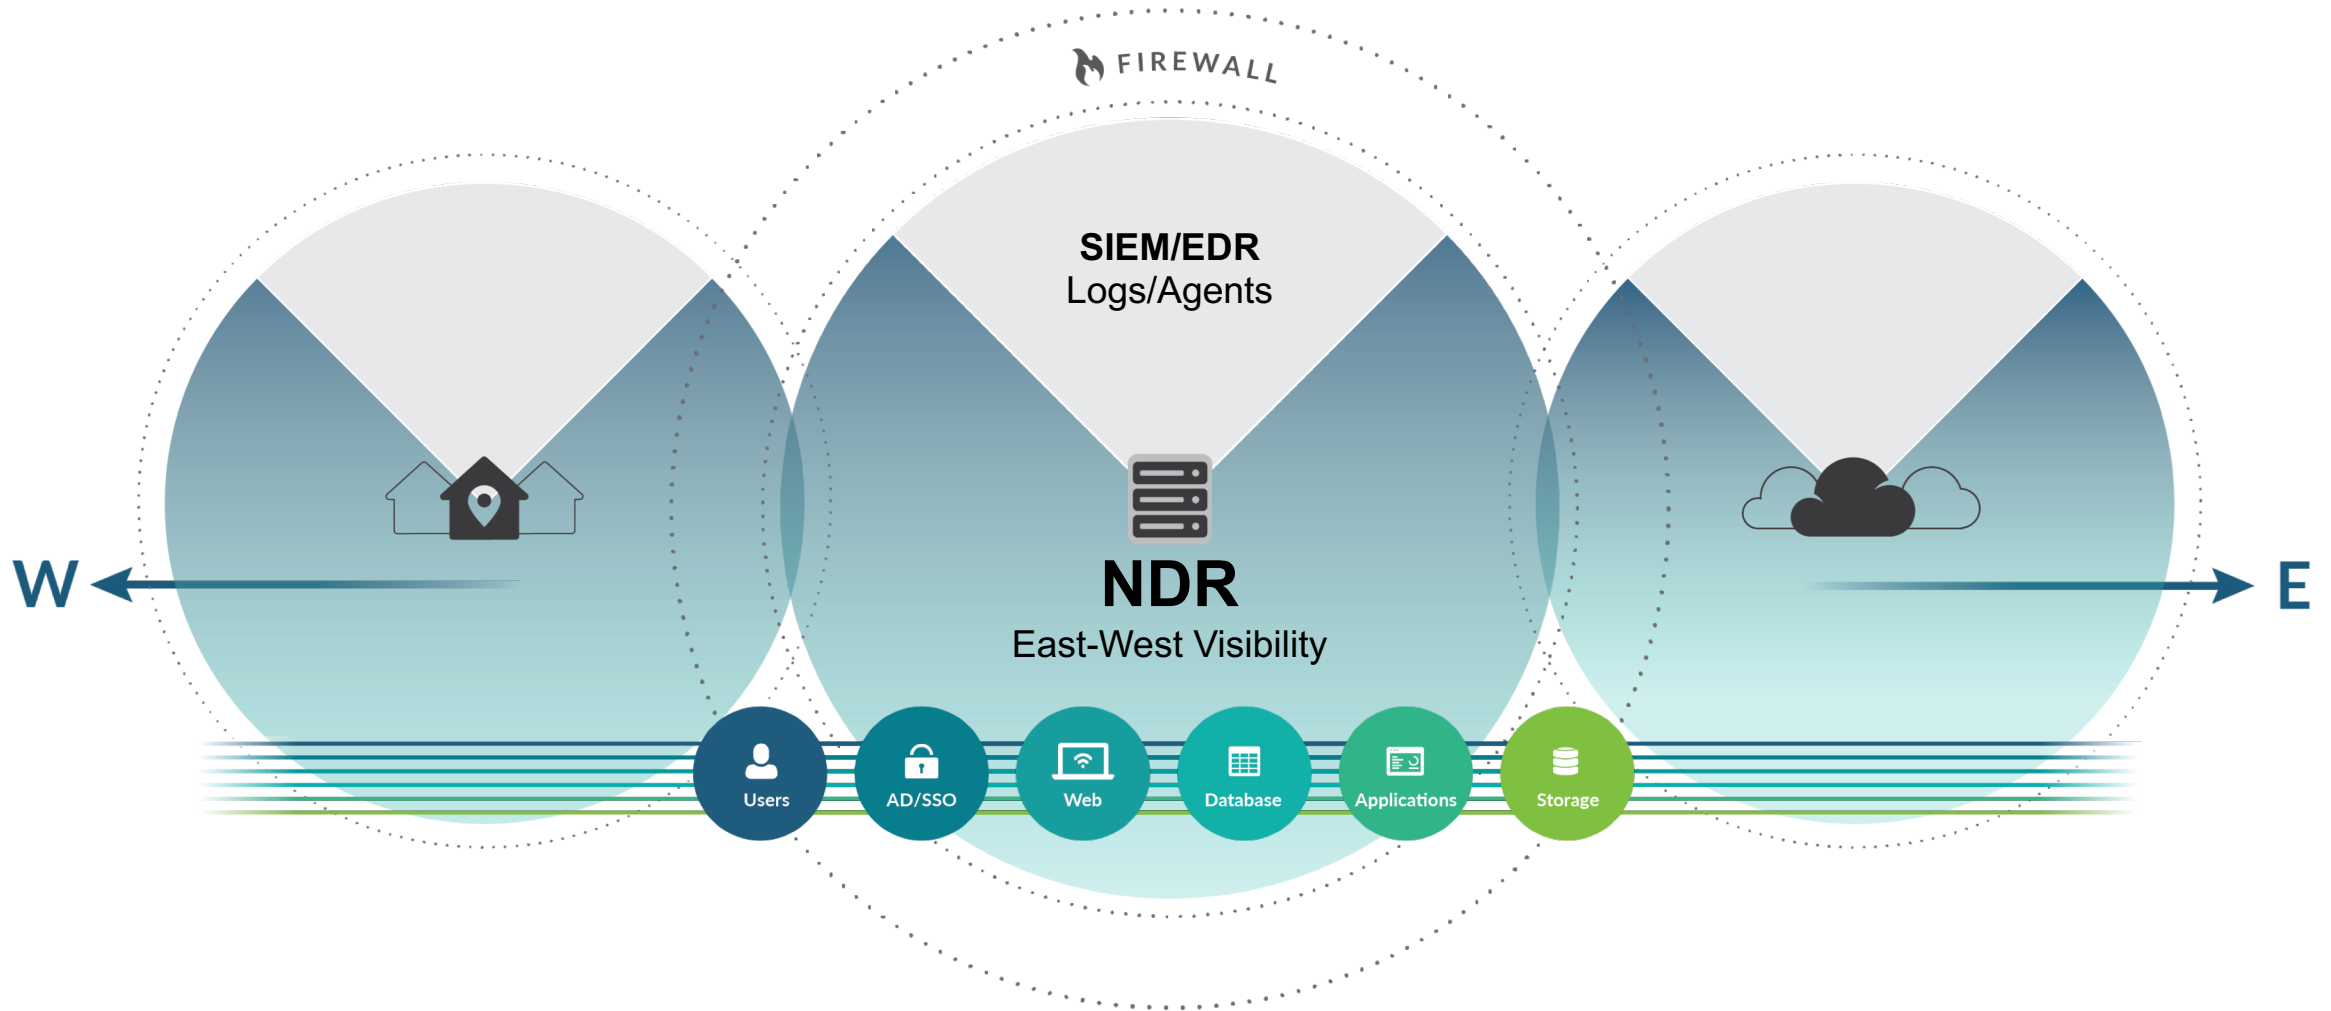

CLOUD-NATIVE NETWORK DETECTION & RESPONSE

RISE ABOVE THE NOISE TO
SECURE THE HYBRID ENTERPRISE

THE GAP: EAST-WEST ATTACK SURFACE

THE EXPANDING EAST-WEST ATTACK SURFACE

DEMO

RANSOMWARE DETECTION AND RESPONSE

CLOUD-NATIVE NDR FOR THE HYBRID ENTERPRISE

AMPLIFY THE POWER OF YOUR ENTERPRISE TOOLS